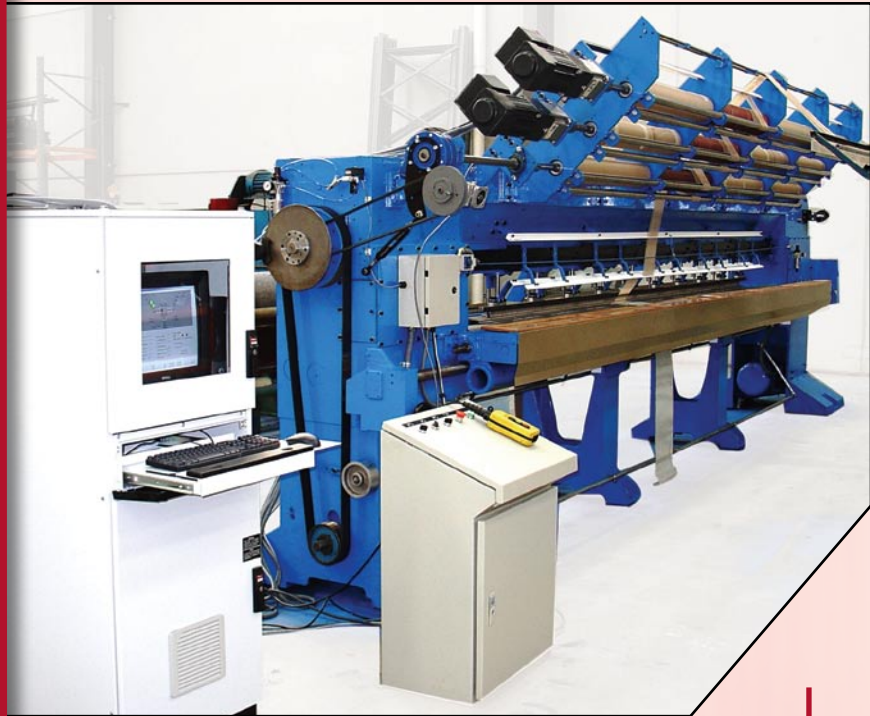

SUPER GRAPHICS

Tufting machinery
at its best sold
and serviced all
over the world by
a company that
you can trust

STRONG

DURABLE

EFFICIENT

CTS Group is an Australian owned and based company with over 25 years experience in the Tufting industry and exports their machinery all over the world.

Our machinery is made from the highest quality material with then most sophisticated design.

The Super graphics tufter allows superb patterning to be made using SERVO controlled Yarn fee rollers with our exclusive Quick thread attachment. The Yarns are wrapped around the individual yarn feed rollers and are controlled accurately by computer control to allow patterns to be made using Buried end technology.

CTS can couple to this technology a further patterning expansion system including SERVO Cloth feed and Servo Sliding needle bars.

Tufting speeds up to 800RPM is achievable.

CTS use modular gauge parts to contribute to the accuracy of the Super graphics patterning abilities.